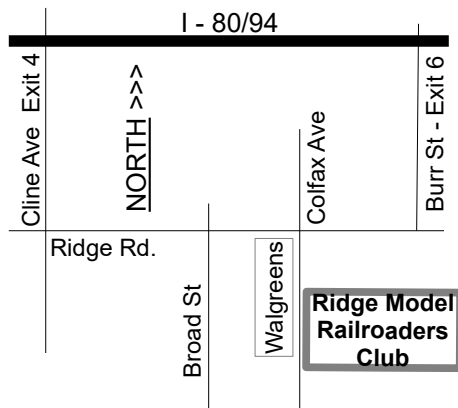

RIDGE MODEL RAILROADERS

Located at the SE corner of Colfax Ave. & Ridge Road, Griffith IN (In the basement of the Old Calumet High School Gym).

30' x 40' HO Scale Model featuring DCC controlled power, detailed scenery, operating sessions, (PLC controlled grade crossings + block detection + signaling underway), Realtime Dispatching (Future).

Open Tue. + Fri. from 7 – 9pm (except the 2nd Friday of each month).

Knock on the 2nd vinyl siding panel from the NW entrance door for admittance.

NEW! - One Month FREE Trial Membership!

Come by for a month to meet us, learn the layout and run trains, see the many facets of the hobby that you can help us with, and participate in operation sessions!